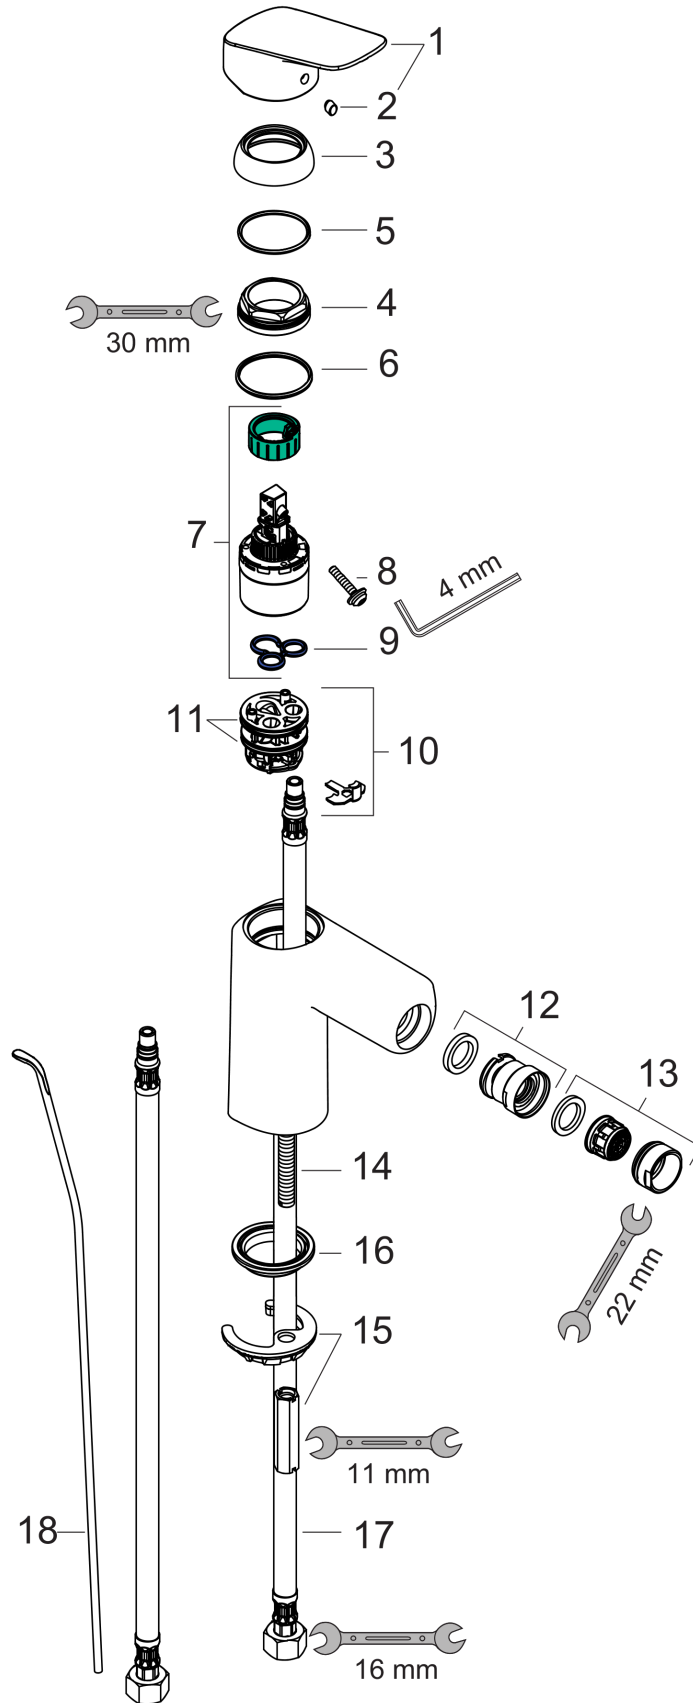

Logis

Single-Hole Bidet Faucet

Finishes : **brushed nickel**

Part no. : **71200821**

Description

Features

- Pivoting aerator
- Ceramic cartridge
- Material waste set: synthetic

Item details

List Price

\$ 225.00

Compliance

Product image

Scale drawing

Logis

Single-Hole Bidet Faucet

Finishes : brushed nickel

Part no. : 71200821

Exploded drawing

Year of production: >07/15

Logis
Single-Hole Bidet Faucet

 Finishes : **brushed nickel**

 Part no. : **71200821**

Spare parts list

Year of production: >07/15

Pos.	Description	Part no.	Price	PU
1	handle	92224820	-	1
2	screw cover	96338000	-	1
3	flange	97406820	-	1
4	nut	97209000	-	1
5	O-Ring 32x2	98193000	-	1
6	O-ring 35x2	92604000	-	1
7	cartridge, assy	92730000	-	1
8	locking screw for handle	95140000	-	1
9	seal	95008000	-	1
10	adapter for cartridge	98750000	-	1
11	O-Ring 30x2	98186000	-	1
12	ball joint	92036820	-	1
13	aerator M24x1 (7 l/min)	13912820	-	1
14	screw M8 x 68	97736000	-	1
15	seal	97608000	-	1
16	fixing set	96016000	-	1
17	connection hose 18½" M8x0,75 3/8"	96321001	-	1
18	pull rod	96657820	-	1
a	pop up waste	88509820	-	1