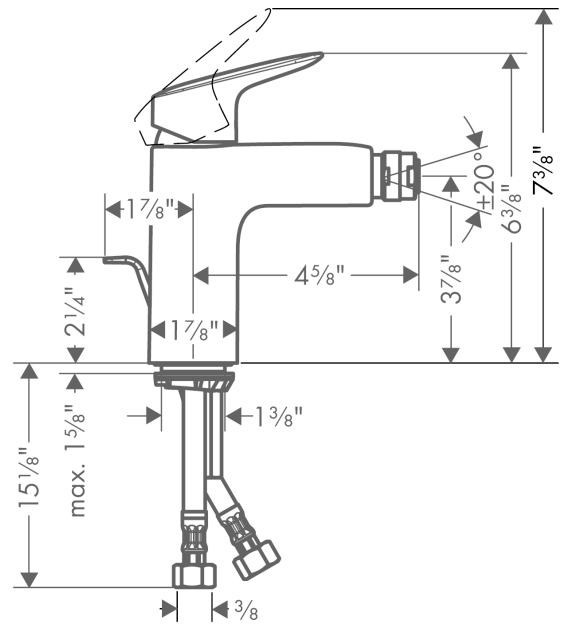

Logis

Single-Hole Bidet Faucet

Finishes : **brushed nickel**

Part no. : **71200821**

Description

Features

- Pivoting aerator
- Ceramic cartridge
- Material waste set: synthetic

Item details

List Price

\$ 225.00

Compliance

Product image

Scale drawing

Logis

Single-Hole Bidet Faucet

Finishes : brushed nickel

Part no. : 71200821

Exploded drawing

Year of production: >07/15

Logis
Single-Hole Bidet Faucet

 Finishes : **brushed nickel**

 Part no. : **71200821**

Spare parts list

Year of production: >07/15

Pos.	Description	Part no.	Price	PU
1	handle	92224820	-	1
2	screw cover	96338000	-	1
3	flange	97406820	-	1
4	nut	97209000	-	1
5	O-Ring 32x2	98193000	-	1
6	O-ring 35x2	92604000	-	1
7	cartridge, assy	92730000	-	1
8	locking screw for handle	95140000	-	1
9	seal	95008000	-	1
10	adapter for cartridge	98750000	-	1
11	O-Ring 30x2	98186000	-	1
12	ball joint	92036820	-	1
13	aerator M24x1 (7 l/min)	13912820	-	1
14	screw M8 x 68	97736000	-	1
15	seal	97608000	-	1
16	fixing set	96016000	-	1
17	connection hose 18½" M8x0,75 3/8"	96321001	-	1
18	pull rod	96657820	-	1
a	pop up waste	88509820	-	1